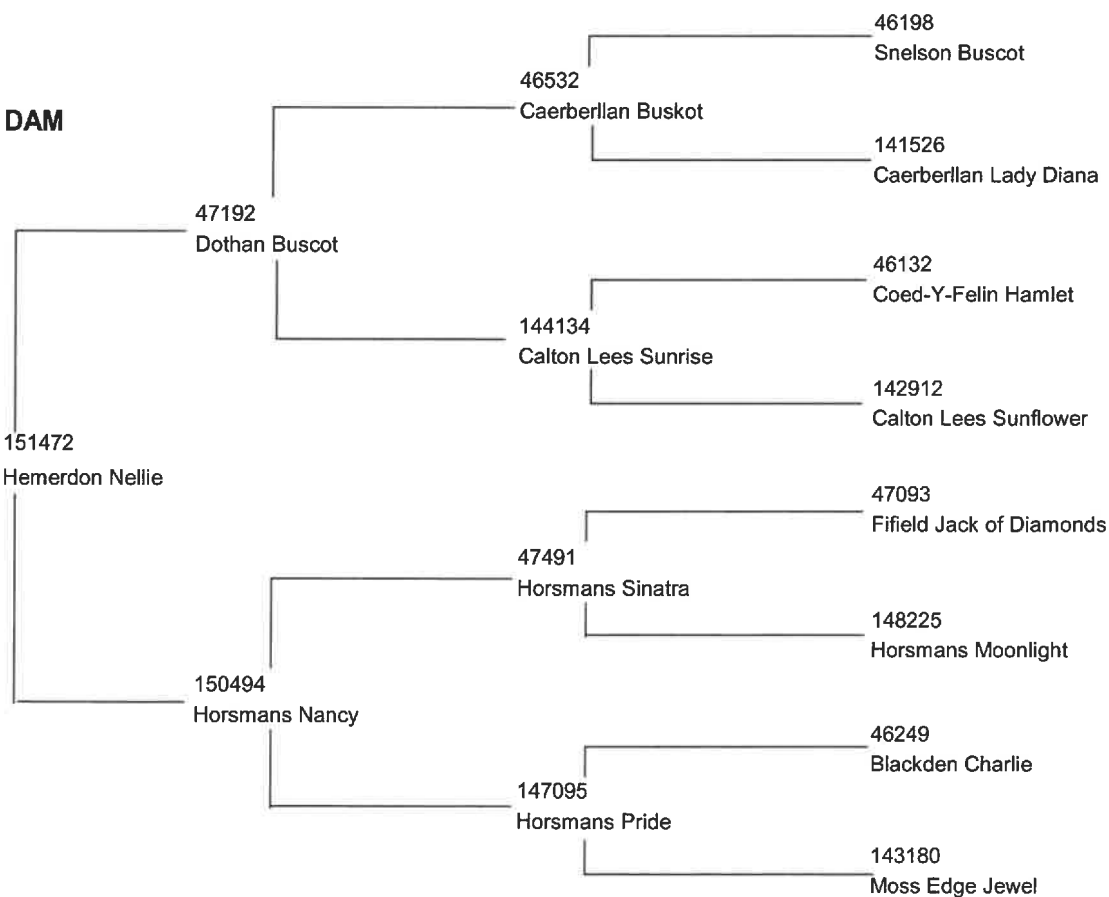

**C4285 - Hemerdon Top Dazzler**

05/07/2024

Date of Birth : 09/06/2022

Male

Bay

Parents

Grand Parents

Great Grand Parents

Great Great Grand Parents

**SIRE**

**DAM**

**NB2407 - Hollington Silver Shadow**

05/07/2024

Date of Birth : 03/06/2021

Male

Grey

Parents

Grand Parents

Great Grand Parents

Great Great Grand Parents

**SIRE**

**DAM**

**NB2357 - Hollington Precious Red**

05/07/2024

Date of Birth : 28/05/2022

Male

Bay

**Parents**

**Grand Parents**

**Great Grand Parents**

**Great Great Grand Parents**

**SIRE**