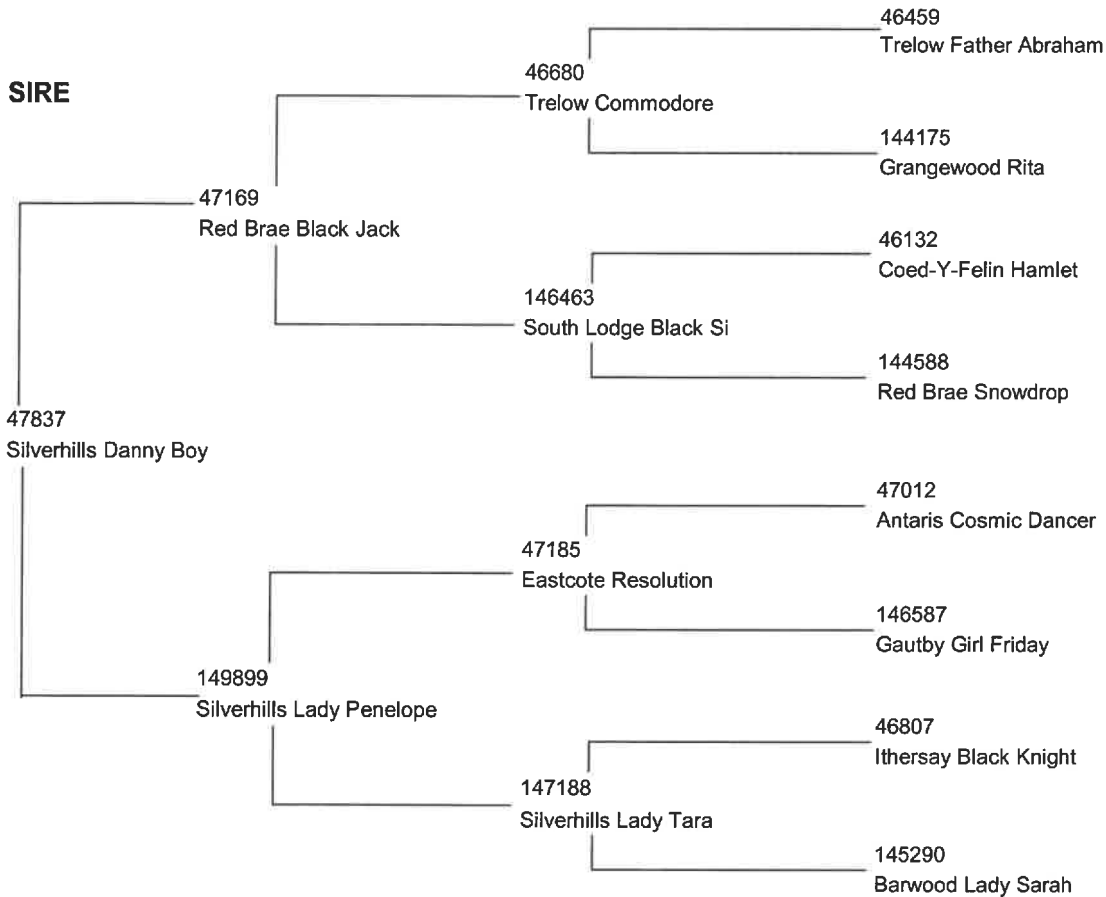

**C4285 - Hemerdon Top Dazzler**

05/07/2024

Date of Birth : 09/06/2022

Male

Bay

Parents

Grand Parents

Great Grand Parents

Great Great Grand Parents

**SIRE**

**DAM**

**NB2407 - Hollington Silver Shadow**

05/07/2024

Date of Birth : 03/06/2021

Male

Grey

Parents

Grand Parents

Great Grand Parents

Great Great Grand Parents

**SIRE**

**DAM**

**NB2357 - Hollington Precious Red**

05/07/2024

Date of Birth : 28/05/2022

Male

Bay

**Parents**

**Grand Parents**

**Great Grand Parents**

**Great Great Grand Parents**

**SIRE**