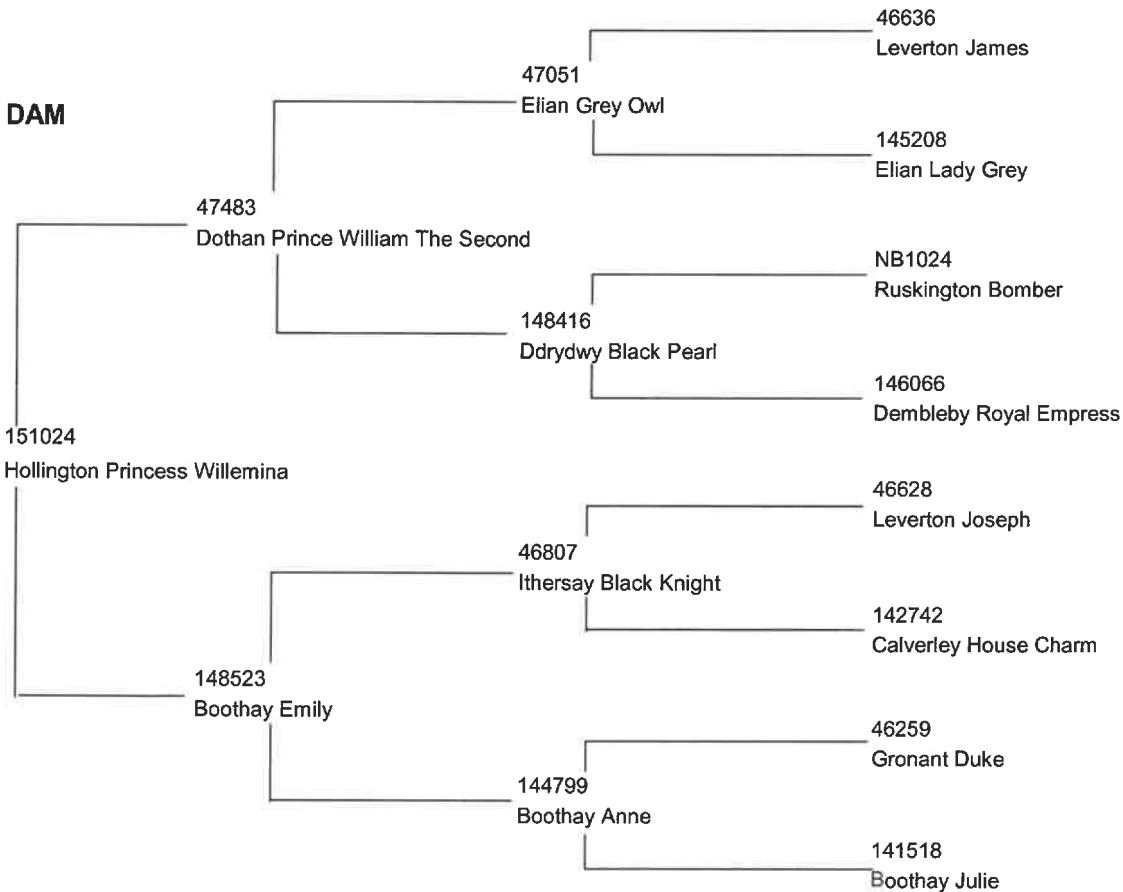

**C4285 - Hemerdon Top Dazzler**

05/07/2024

Date of Birth : 09/06/2022

Male

Bay

Parents

Grand Parents

Great Grand Parents

Great Great Grand Parents

**SIRE**

**DAM**

**NB2407 - Hollington Silver Shadow**

05/07/2024

Date of Birth : 03/06/2021

Male

Grey

Parents

Grand Parents

Great Grand Parents

Great Great Grand Parents

**SIRE**

**DAM**

**NB2357 - Hollington Precious Red**

05/07/2024

Date of Birth : 28/05/2022

Male

Bay

**Parents**

**Grand Parents**

**Great Grand Parents**

**Great Great Grand Parents**

**SIRE**