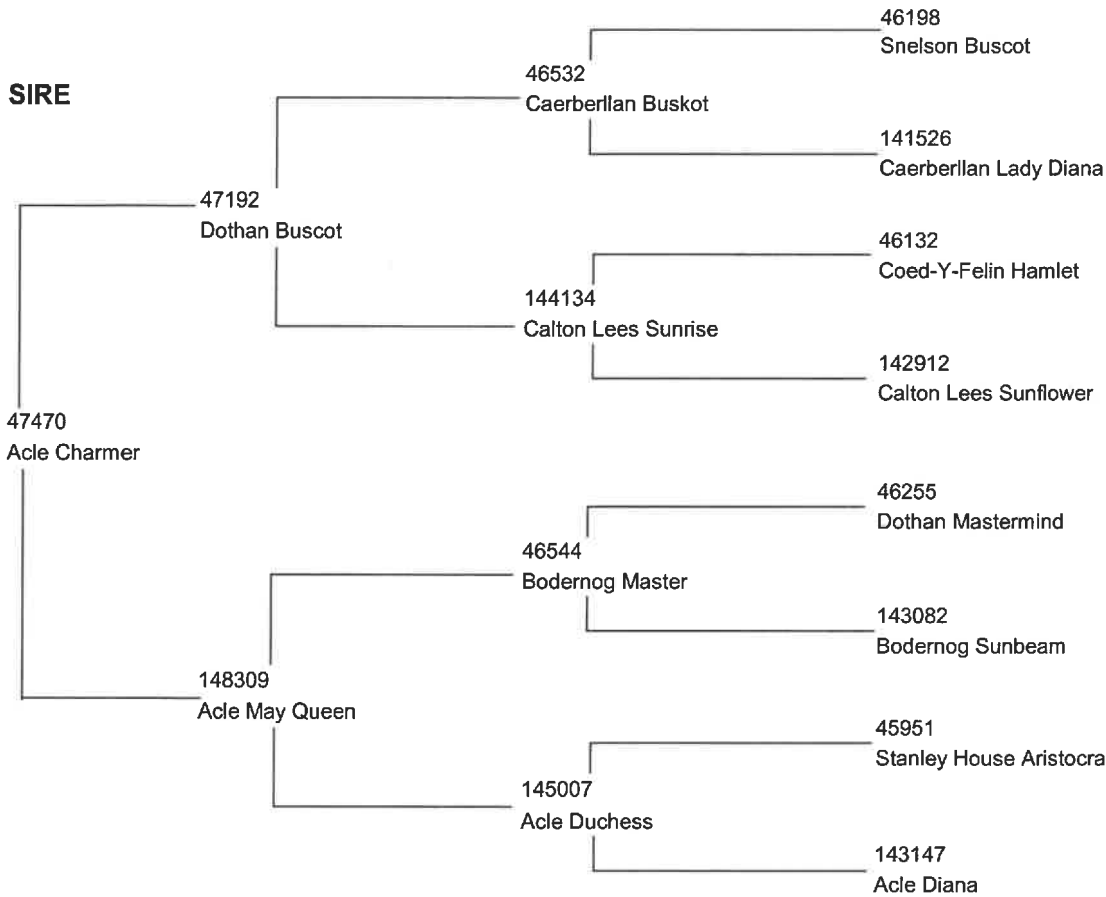

Great Great Grand Parents

**SIRE**

**DAM**

**NB2407 - Hollington Silver Shadow**

05/07/2024

Date of Birth : 03/06/2021

Male

Grey

Parents

Grand Parents

Great Grand Parents

Great Great Grand Parents

**SIRE**

**DAM**

**NB2357 - Hollington Precious Red**

05/07/2024

Date of Birth : 28/05/2022

Male

Bay

**Parents**

**Grand Parents**

**Great Grand Parents**

**Great Great Grand Parents**

**SIRE**

**DAM**