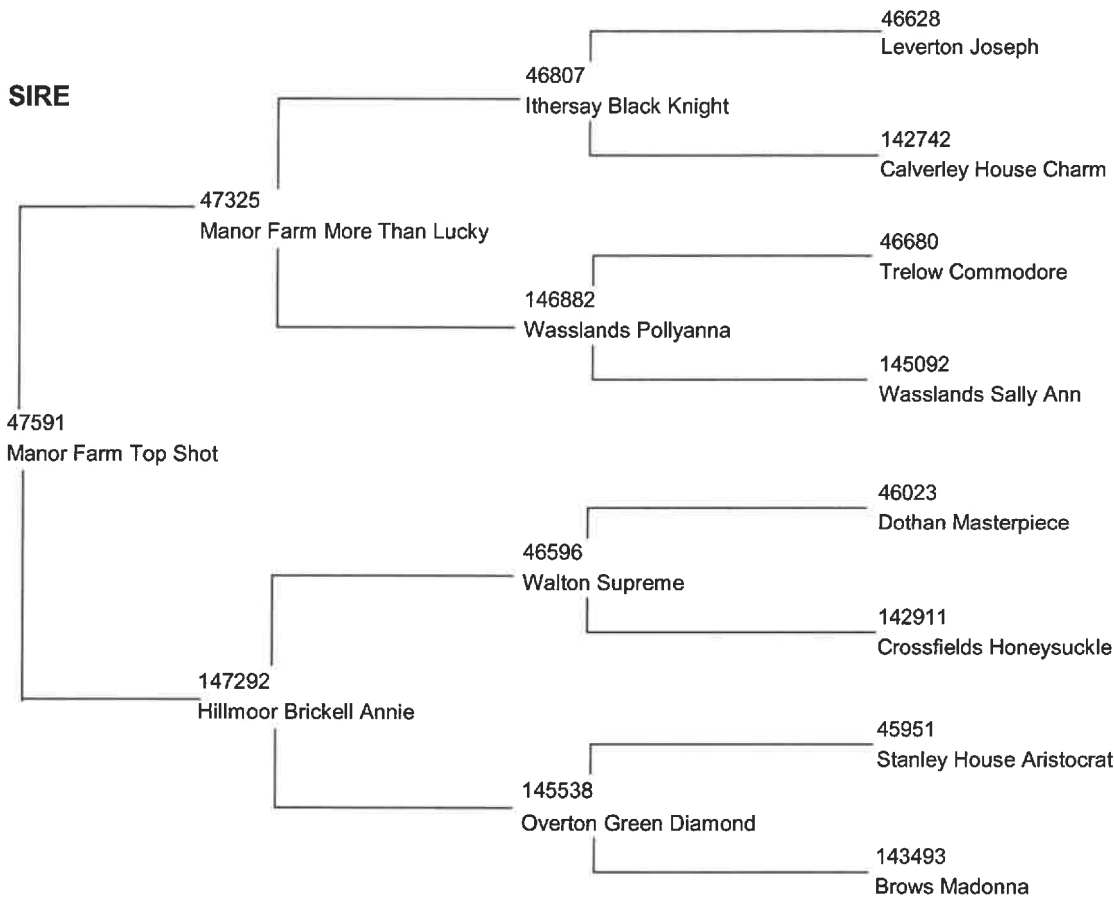

**C4285 - Hemerdon Top Dazzler**

05/07/2024

Date of Birth : 09/06/2022

Male

Bay

Parents

Grand Parents

Great Grand Parents

Great Great Grand Parents

**SIRE**

**DAM**

**NB2407 - Hollington Silver Shadow**

05/07/2024

Date of Birth : 03/06/2021

Male

Grey

Parents

Grand Parents

Great Grand Parents

Great Great Grand Parents

**SIRE**

**DAM**

**NB2357 - Hollington Precious Red**

05/07/2024

Date of Birth : 28/05/2022

Male

Bay

**Parents**

**Grand Parents**

**Great Grand Parents**

**Great Great Grand Parents**

**SIRE**